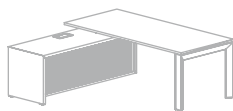

Simple form based on geometric shapes and carefully designed details are main features that emphasise the unique and modern style of TRIANGO executive furniture system. Tops of desks are supported on aluminum frames of an equilateral triangle section. Desks are available in several versions: as free standing units or with a connected handy tambour door storage unit. Desks can be equipped with a modesty panel made of matt cut glass. Cabinets with a characteristic asymmetric casing are a supplement of the TRIANGO system.

TRG 21 200x90x74
TRG 22 180x90x74
TRG 23 160x90x74

TRG 31 (L/R)
200x186x74
TRG 32 (L/R)
180x186x74

TRG 31E (L/R)
200x186x74
TRG 32E (L/R)
180x186x74

TRG 51 170x30
TRG 52 150x30
TRG 53 130x30
TRG 54 100x30