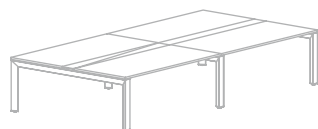

Simple form based on geometric shapes and carefully designed details are main features that emphasise the unique and modern style of TRIANGO executive furniture system. Tops of desks are supported on aluminum frames of an equilateral triangle section. Desks are available in several versions: as free standing units or with a connected handy tambour door storage unit. Desks can be equipped with a modesty panel made of matt cut glass. Cabinets with a characteristic asymmetric casing are a supplement of the TRIANGO system.

TRG 21 200x90x74
TRG 22 180x90x74
TRG 23 160x90x74

TRG 31 (L/R)
200x186x74
TRG 32 (L/R)
180x186x74

TRG 31E (L/R)
200x186x74
TRG 32E (L/R)
180x186x74

TRG 51 170x30
TRG 52 150x30
TRG 53 130x30
TRG 54 100x30

TRG 51M 170x30
TRG 52M 150x30
TRG 53M 130x30
TRG 54M 100x30

TRG 91
46x61x62

TRG 92
46x61x62

TRG 96
46x81x62

TRG 97
46x81x62

TRG 61 400x200x74

TRG 62 200x200x74

TRG 61E 400x200x74