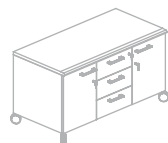

SIG 12
120x60x65