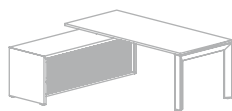

Simple form based on geometric shapes and carefully designed details are main features that emphasise the unique and modern style of TRIANGO executive furniture system. Tops of desks are supported on aluminum frames of an equilateral triangle section. Desks are available in several versions: as free standing units or with a connected handy tambour door storage unit. Desks can be equipped with a modesty panel made of matt cut glass. Cabinets with a characteristic asymmetric casing are a supplement of the TRIANGO system.

TRG 21 200x90x74
TRG 22 180x90x74
TRG 23 160x90x74

TRG 31 (L/R)
200x186x74
TRG 32 (L/R)
180x186x74

TRG 31E (L/R)
200x186x74
TRG 32E (L/R)
180x186x74

TRG 51 170x30
TRG 52 150x30
TRG 53 130x30
TRG 54 100x30